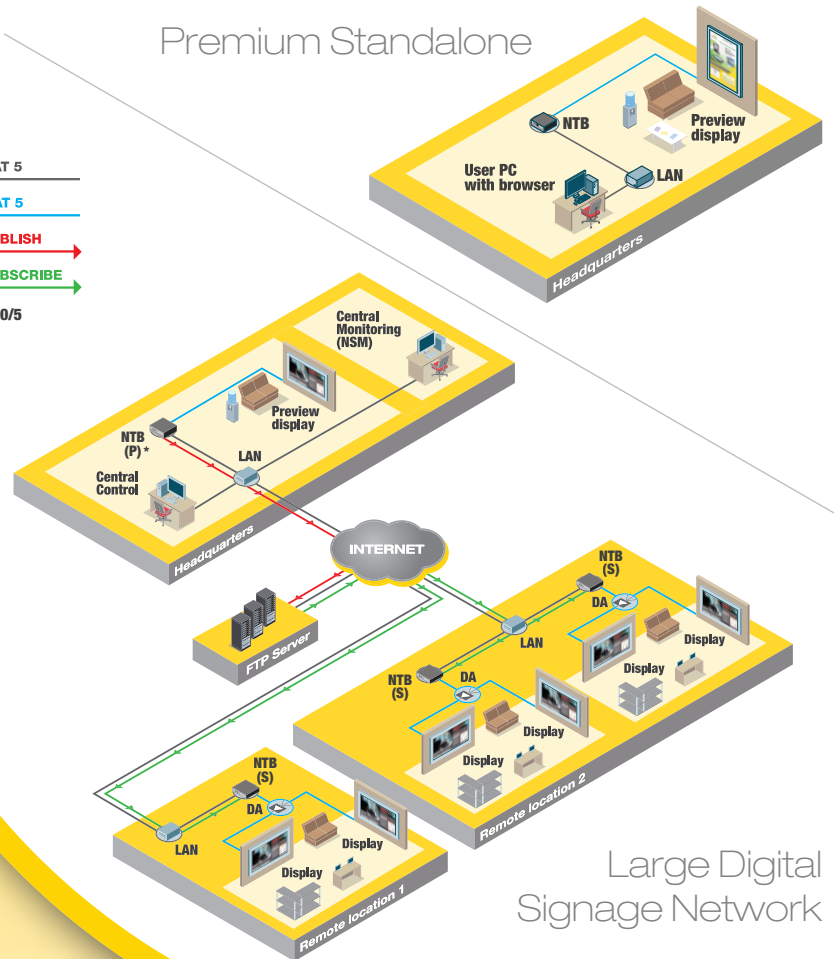

Millenium Series: NTB5000/5

Product outline

ONELAN's Net-Top-Boxes (NTBs) are a series of Digital Signage (DS) Media Player devices designed for different applications in Digital Signage Networks (DSNs). In stand-alone situations, the DS Player is able to offer a user interface for media scheduling and media playing capability. In networked applications a means to distribute media over a Wide Area Network (WAN) is provided. The NTB series provides all of these functions embedded within the media players themselves, as well as network security and software update mechanisms.

To find out more about our NTB product range, please contact us on:

+44 (0) 1491 411 400
or **sales@onelan.com**

Models

NTB5000:
No TV Capture

NTB5005:
Includes TV Capture

ONELAN NET-TOP-BOX

The Millenium series NTB's are designed for use either as a Stand-alone box in a Premium installation, or as a Publisher in a large single DSN, where increased performance power is needed.

Premium Standalone

- LAN / CAT 5
- VGA / CAT 5
- FTP - PUBLISH
- FTP - SUBSCRIBE
- * NTB5000/5

Large Digital Signage Network

Millenium Series – NTB5000/5 Specifications

Enclosure	- 280 x 77 x 268mm - 2u Rack Mount - optional - Wall Mount - optional
Processor	Pentium Core 2 Duo
Storage	- System RAM – 1024 MBytes - System Media Storage – 80GBytes
Power	180W Internal PSU with PFC
LAN interface	1000/100/10BaseT
Video Output	- VGA to 1920x1080 resolution via 15 'D' - 4x3, 5x4, 16x9 modes - Landscape or portrait (rotation)
Audio In/Out	3.5mm socket – Stereo Analogue, Line Levels
Display Layout Management	- Any number of Layouts scheduled for time-of-week - Any number of Zones (2 video) with independent Playlists - Playlist Management by explicit media reference - Playlist Management by folder membership - Automatic inter-zone synchronization (captioning) - Extensive local and remote media management (optional)
Network Management	Network Status Management (NSM) windows application (optional)