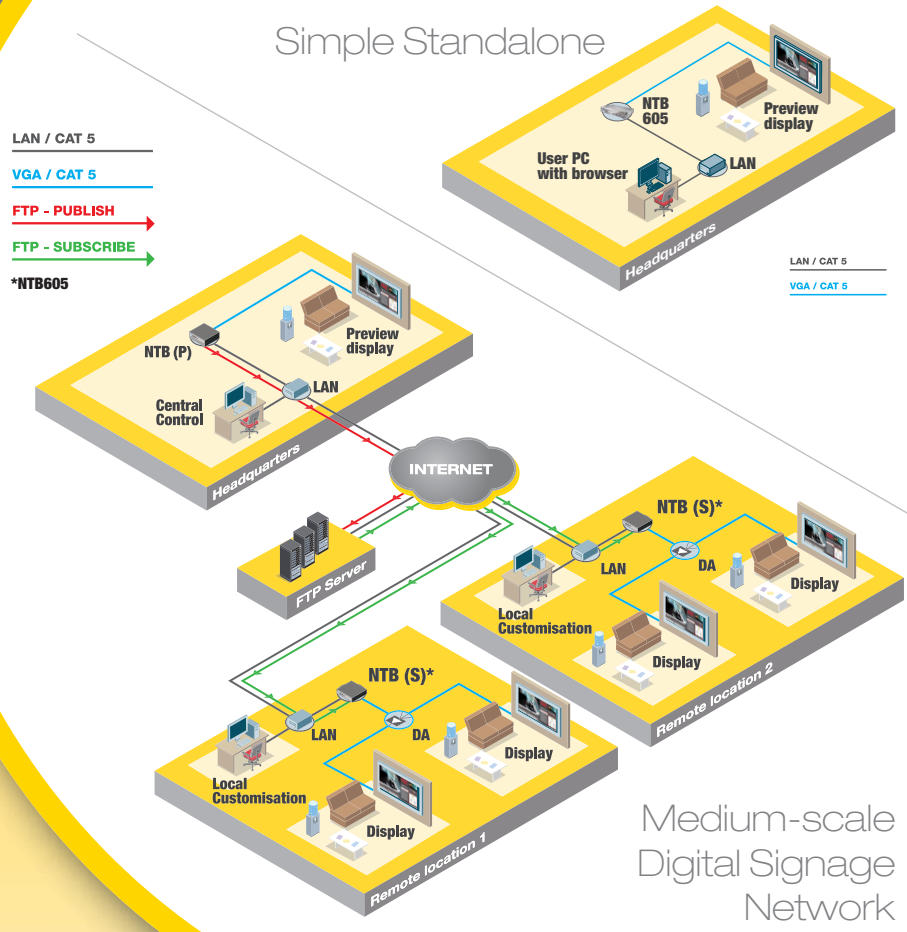

### Product outline

ONELAN's Net-Top-Boxes (NTBs) are a series of Digital Signage (DS) Media Player devices designed for different applications in Digital Signage Networks (DSNs). In stand-alone situations, the DS Player must be able to offer a user interface for media scheduling and media playing capability. In networked (DSN) applications a means to distribute media over a Wide Area Network (WAN) must also be provided. The NTB series provides all of these functions embedded within the media players themselves, as well as network security and software update mechanisms.

# ONELAN NET-TOP-BOX

The NTB60x series is designed for use either as a Stand-alone box in a Simple installation or as a Subscriber in a Medium sized DSN.

In a Medium DSN the role of the NTB will vary. NTB60x will become a 'Publisher' at the Headquarters, whereas the remaining NTB's will become 'Subscribers' located throughout and completing the network.

## Specifications – NTB60x Series

<b>Enclosure</b>	- Desktop unit 293mm x 270mm x 63mm - Fits on a 2U shelf
<b>Processor</b>	VIA C7 2GHz
<b>Storage</b>	- System RAM – 512MBytes - System Media Storage – 80GBytes
<b>Power</b>	60 Watts external power brick
<b>LAN interface</b>	1000/100/10 BaseT
<b>Video Output</b>	15 way 'D' type VGA, DVI-D, 4x3, 5x4 and 16x9 modes
<b>Baseband TV signal out</b>	Consult factory
<b>Baseband TV signal in</b>	- RCA Jack – Composite (NTB605 only) - Mini DIN – S-Video (NTB605 only)
<b>Audio In/Out</b>	3.5mm socket – Stereo Analogue, Line Levels
<b>Display Layout Management</b>	- Any number of Layouts - Layout scheduling into the future for time of week - Any number of Zones (1 video) with independent Playlists - Playlist Management by explicit media reference - Playlist Management by folder membership - Automatic inter-zone synchronization (captioning) - Extensive local and remote media management**