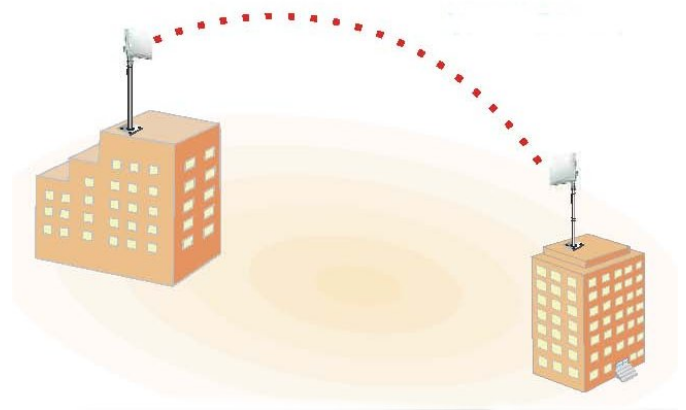

Features	
Transmission Rate	108 54 48 36 24 18 12 9 6 Mbps
Operating Mode	AP, AP Client, and Bridge
Wireless	IEEE802.11a
Other Wireless	Enable/Disable Broadcast SSID
Standards	IEEE802.11a
	IEEE802.3/u
	IEEE802.3af
Security	
WEP Encryption	64 / 128 / 152 bits
Radius	Supports Radius Client
802.1x	Supports 802.1x Client and Server
WPA	Wi-Fi Protected Access (EAP, TKIP)
WPA2	AES/802.11i
SSID	Support Enable/Disable Broadcast
MAC	Supports MAC Address Filtering
Physical	
Gain	23 ± 0.5 dBi
HPBW/ Horizontal/ Vertical	10°x 10°
Front to Back Ratio	20dB
Max-Bandwidth	Full: 100Mbps (100Base), 10Mbps (10Base)
LAN/WAN	One 10/100BASE-T (RJ-45) LAN Port
Default Button	Yes
Power	DC 48Volt/1A POE; AC Adapter 100V~240V
Channel (Country Dependent)	USA (FCC): 5.15GHz ~ 5.35GHz; 5.725GHz ~ 5.825GHz
	Europe (ETSI): 5.47GHz ~ 5.850GHz
	China: 5.725GHz ~ 5.85GHz
RF Output Power	19dBm MAX from Port
Sensitivity	-72dBm@54Mbps
Dust and Waterproof	IP65 Certified
Dimensions	30.5 x 30.5 x 8 (cm)
Weight	3.5Kg Each
Management	
WEB	Yes
Firmware	Upgradeable via Web
Environment	
Operating Temperature	-20C ~ +50C
Humidity	0 ~ 90

6Km Link in a Box

STREAM Series Product Information

STREAM-MINI

Wireless Outdoor Bridge up to 2Km

up to **45 - 80Mbps data throughput** radio, DFS, TPC, IEEE802.11a, OFDM, WPA, WPA2, WEB Management, AP, AP Client, and Bridge, POE. Built in 14.5dBi antenna

SKU: **SILMINI**

Paired SKU: **SILMINI-PCP**

STREAM-LITE

Wireless Outdoor Bridge up to 6Km

up to **45 - 80Mbps data throughput** radio, DFS, TPC, IEEE802.11a, OFDM, WPA, WPA2, WEB Management, AP, AP Client, and Bridge, POE. Built in 18dBi antenna

SKU: **SILLITE**

Paired SKU: **SILLITE-PCP**

STREAM-MID

Wireless Outdoor Bridge up to 15Km

up to **45 - 80Mbps data throughput** radio, DFS, TPC, IEEE802.11a, OFDM, WPA, WPA2, WEB Management, AP, AP Client, and Bridge, POE. Built in 23dBi antenna

SKU: **SILMID**

Paired SKU: **SILMID-PCP**